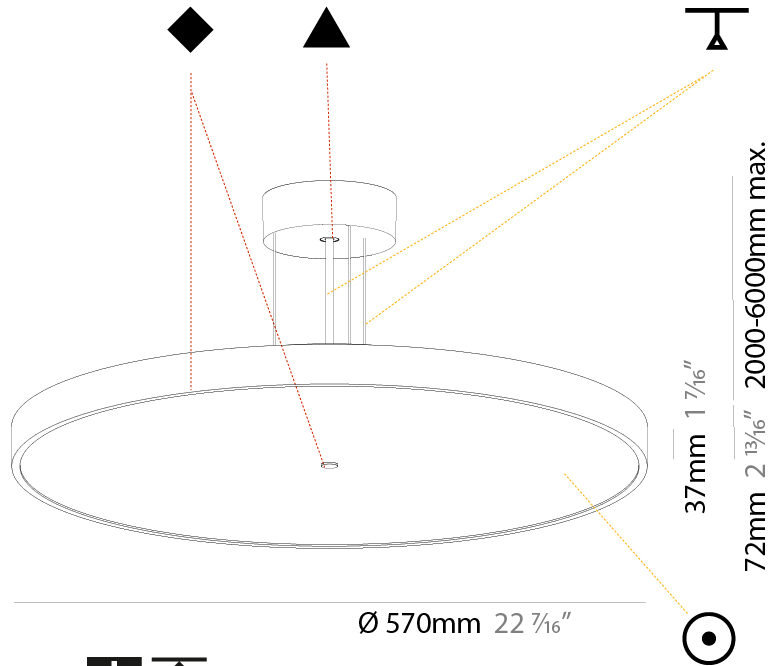

GENERAL

Series: Sign Diva
Subseries: Sign Diva
Brand: Prolicht
Division: Architectural
Mounting Type: Suspension
Mounting Location: Ceiling
Subcategory: Pendant

PHYSICAL

Shape: Round
Diameter (mm): 570
Diameter (in): 22 7/16
Height (mm): 72
Height (in): 2 13/16
Max. Overall Height (mm): 6072
Max. Overall Height (in): 239 1/16
Light Distribution: Direct
Weight (kg): 7.802
Weight (lbs): 17.2

Diffuser: PMMA - Opal / Micro-Prism / Sparkling Secret / Vintage Industrial with Shine Ring

Fixture Finish: SSR / BKV / CWI / CRY / HAB / UFT / ITA / RUA / FTG / MYG / LOD / PUS / FRO / FUP / KIA / POP / BLS / SPG / MEY / GOH / GUM / CHC / COM / ABZ / JAG / OBR / MOS / ROR

Fixture Material: Extruded Aluminum / Steel

Cable Details: 2000mm or 6000mm Transparent Cable

ELECTRICAL

Lamp Type: LED (Zhaga Standard)
Input Wattage (W): 58.3
Total Output Wattage (W): 53
Dimming: Tri-Mode (Non-Dimming and Phase Dimming (120Vac only) and 0-10V Dimming)
Driver Included: Yes
Driver Location: Integrated
Driver Type: Constant Current - Universal
Driver Class: Class 2
Input Voltage (V): 120 - 277
Constant Current (MA): 350

LED

Color Temperature (°K): 2700 / 3000 / 3500 / 4000
Max. Delivered Lumen (lm): 5060 / 6120 / 6233 / 6360
CRI: >90 CRI
Lamp Life (hrs): 50000

OPTICAL

RATINGS AND CERTIFICATIONS

Certified By: Certified for North American Standards
IP rating: IP20

PROJECT _____
TYPE _____
SPECIFIER _____
QUANTITY _____
DATE _____

A